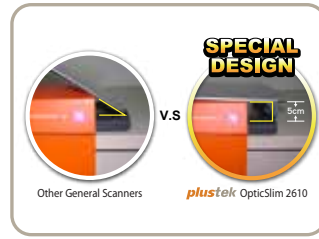

## ❖ KEY FEATURES

Capable of 1200 dpi optical resolution and 48-bit output colour, always makes your work sharp and vivid.

**5 One-Touch Quick Action Buttons**

**Smart and stylish design**

**Special designed hinges with Lid**