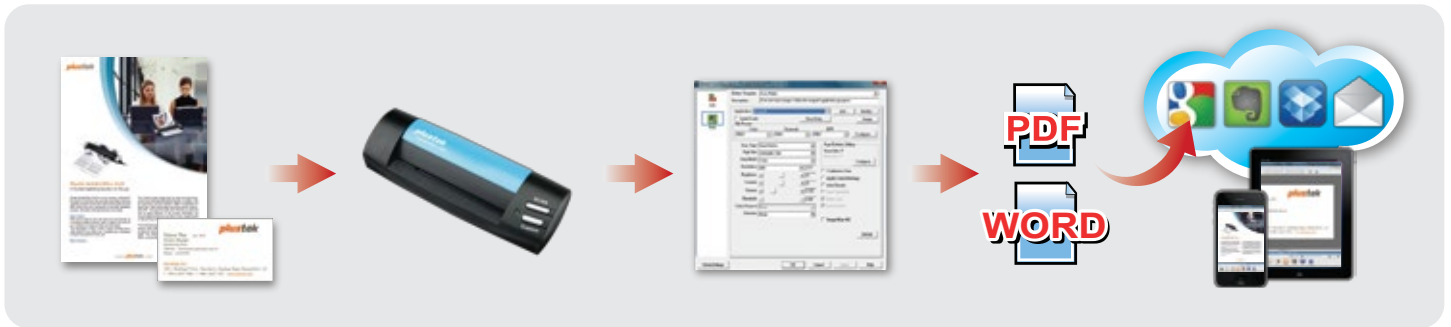

Made for Integration

The Plustek S602 comes with TWAIN and WIA drivers to ensure compatibility with thousands of EMR and ID card reading systems. The scanner can be quickly integrated into a number of document management systems, providing a cost effective way to capture client information.

Hardware Requirements

Intel Core 2 Duo 1GHz processor or higher
DVD-ROM Drive
One available USB 2.0 port
2 GB RAM
2 GB Hard disk free space
High color graphics card(VGA or higher)

Software

Specification

Light Source	LED
Image Sensor	CIS
Optical Resolution	1200 dpi
Scan Modes	Color: 48-bit Input; 24/48-bit Output Grayscale: 16-bit Input; 8/16-bit Output B/W: 1-bit
Scanning Speed	5.5 Seconds (Color, 300 dpi, A6)
Scanning Area (W x L)	Maximum: 104.9 x 500 mm (4.13" x 19.69") Minimum: 33 x 43 mm (1.3" x 1.7") TWAIN support 104.9 x 500 mm (4.13" x 19.69")
Interface	USB 2.0
Power Supply	USB bus power , 5V , 500 mA
Net Weight	0.19 Kgs (0.42 Lbs)
Dimensions (W x D x H)	174.5 x 60.5 x 38.5 mm (6.87" x 2.38" x 1.52")
OS	Windows 7 / 8 / 10