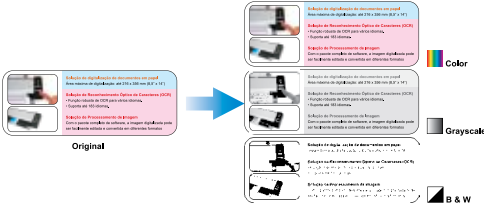

Enhanced Image Processing Multi-Image Output

Scan one image and show 2~3 images in different image modes in one time.