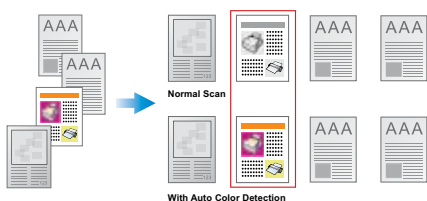

Scan documents into text-based Searchable PDFs rather than image and that helps quickly and easily find what you have scanned.

Enhanced Image Processing Multi-Image Output

Scan one image and show 2~3 images in different image modes in one time.

Merge Pages : (For duplex scanner only)

Allows you to scan both sides of your folded A3 document and merge two A4 images into one A3 image

Auto Mode

Automatically detect color document and scan in color mode, detect grayscale document in grayscale mode, and detect B/W document in B/W mode.