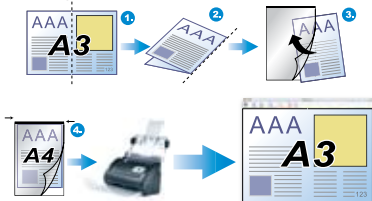

Merge Pages : (For duplex scanner only)

Allows you to scan both sides of your folded A3 document and merge two A4 images into one A3 image

Auto Mode

Automatically detect color document and scan in color mode, detect grayscale document in grayscale mode, and detect B/W document in B/W mode.