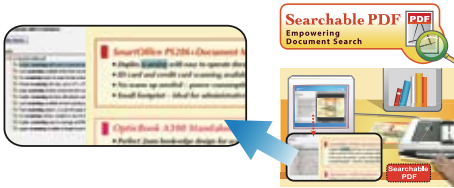

Scan documents into text-based Searchable PDFs rather than image and that helps quickly and easily find what you have scanned.