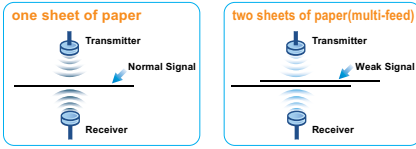

Multi-Feed Detection

Detect double-feed documents with Ultrasonic which uses sound waves to detect paper thickness between documents.