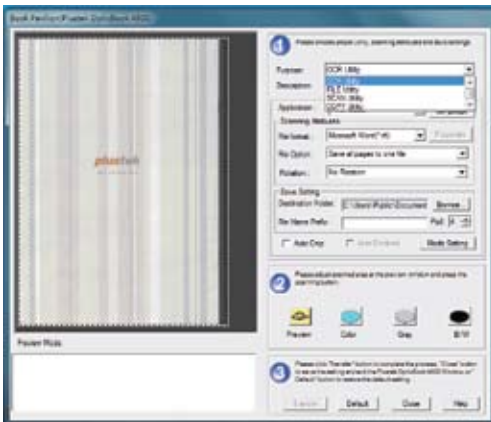

Functions:

- **PDF Utility:** Convert scan image into PDF file.
- **OCR Utility:** Convert scan image into Word, Excel, Searchable PDF files which can be easily edited.
- **File Utility:** Save scan image directly in the destination folder.
- **Copy Utility:** Transfer scan image to copy machine.
- **Email Utility:** Transfer scan image as email attachment.
- **DI Capture Utility:** Transfer scan image into DI Capture to edit the image / document.