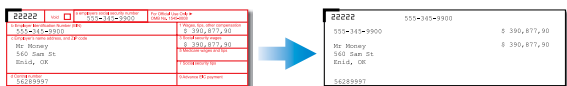

Auto Crop & Deskew

Automatically straightens a skew image and crop according to actual paper sizes.

Auto Density

Automatically enhance the color documents to be clearer and sharp image.

Color Dropout

Allows you to remove a color channel such as red, green and blue while scanning.