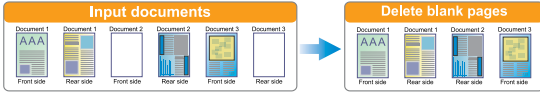

Blank Page Removal

Automatically detect and remove blank pages.