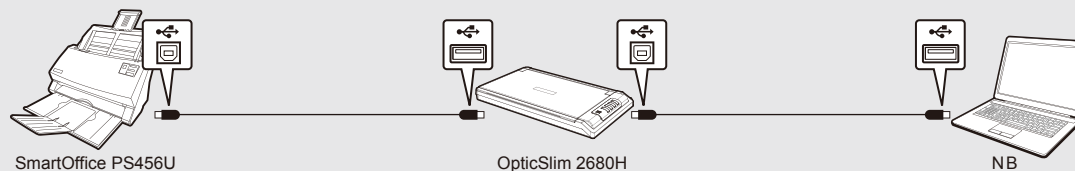

Connecting and Scanning WITH ONE DRIVER & ONE INTERFACE